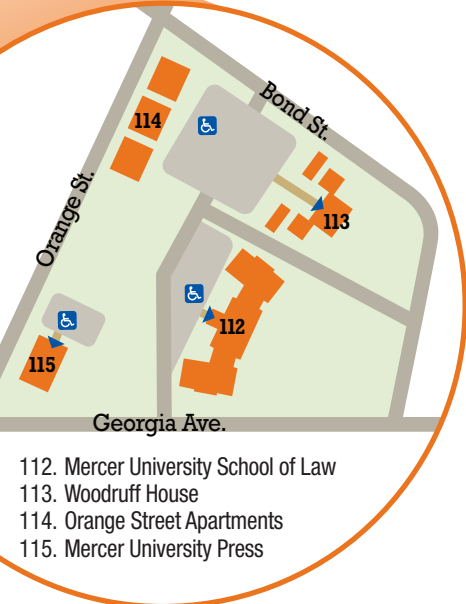

MERCER UNIVERSITY MACON CAMPUS

- 101. Lofts at Mercer Village (2nd, 3rd and 4th floors)
- 102. Barnes & Noble Mercer Bookstore
- 103. Nu-Way Weiners
- 104. Margaritas Mexican Grill
- 105. *The Telegraph*
- 106. Center for Collaborative Journalism
- 107. JAG's Pizzeria & Pub
- 108. Z Beans Coffee
- 109. Francar's Buffalo Wings
- 110. Georgia Public Broadcasting
- 111. WMUB/ESPN

Front entrances are wheelchair accessible.

MERCER SCHOOL OF LAW

- 112. Mercer University School of Law
- 113. Woodruff House
- 114. Orange Street Apartments
- 115. Mercer University Press

PARKING

- Open to All Decals
- Green Decal - Faculty and Staff
- Purple Decal - Commuter Students
- Red Decal - Campus Housing Residents
- Yellow Decal - Lofts at Mercer Village/Tattnall
- Blue Decal - Lofts at Mercer Landing

- 1. R. Kirby Godsey Administration Building
- 2. Knight Hall
- 3. Historic Quad
- 4. Phi Beta Kappa Plaza
- 5. Willingham Hall - Willingham Auditorium
- 6. Newton Hall
 - a. Newton Chapel
 - b. Newton Plaza
- 7. President's Home
- 8. Allan and Rosemary McCorkle Music Building

- Fresh Food Company
- Which Wich Superior Sandwiches
- 22. Upward Bound/Educational Opportunity Center
- 23. Emily Parker Myers Admissions and Welcome Center
- 24. Cruz Plaza
- 25. Penfield Hall
- 26. Penfield Annex - Academic and Advising Services - ROTC
- 27. Auxiliary Services
- 28. Information Technology
- 29. Mercer Police
- 30. Stetson Hall